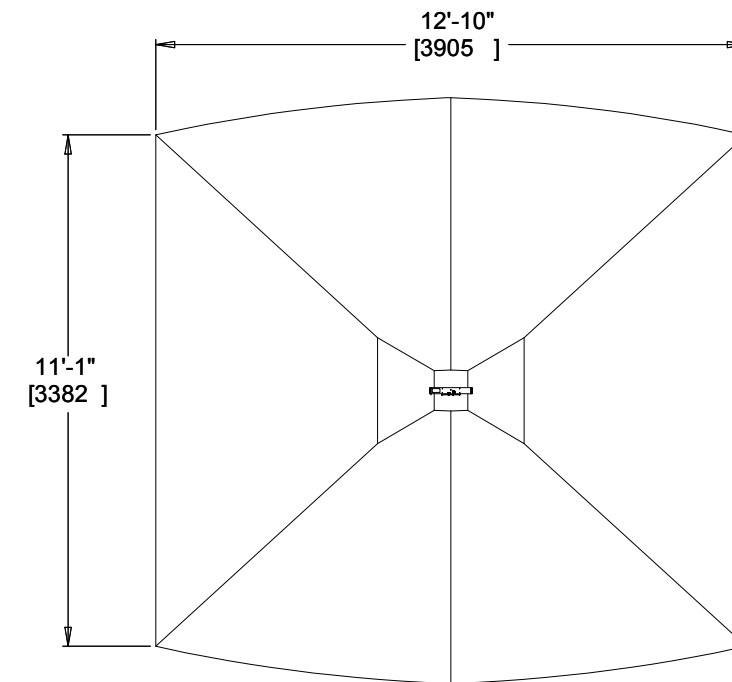

FOV - Side

FOV - Top

V120:Duo  
OptiTrack  
NaturalPoint  
7-13-11

Feet-Inch  
[mm]

### Field of View