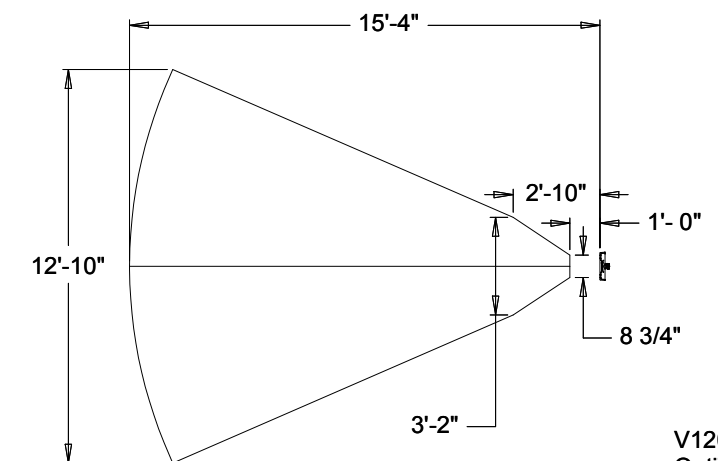

FOV - Side

FOV - Top

V120:Duo  
OptiTrack  
NaturalPoint  
7-13-11

Feet-Inch  
[mm]

### Field of View