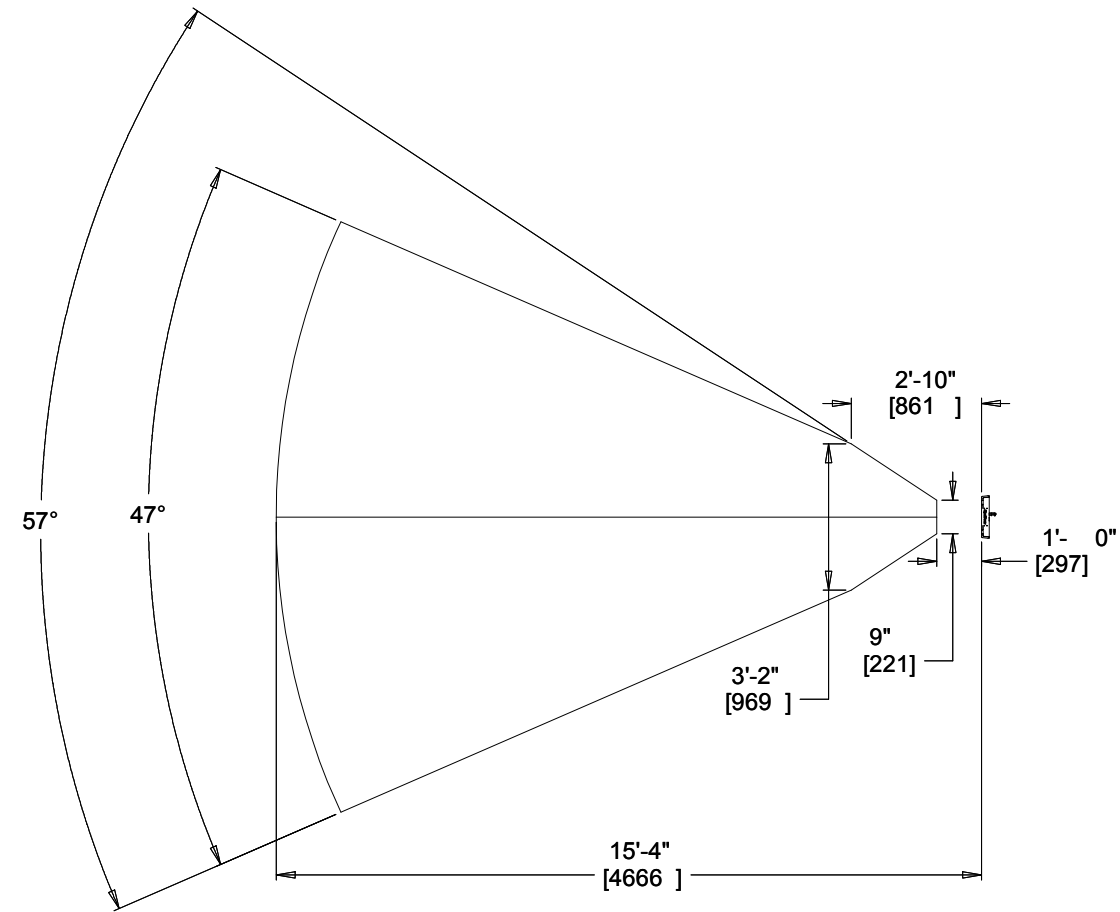

FOV - Side

FOV - Top

V120:Duo  
OptiTrack  
NaturalPoint  
7-13-11

Feet-Inch  
[mm]

### Field of View