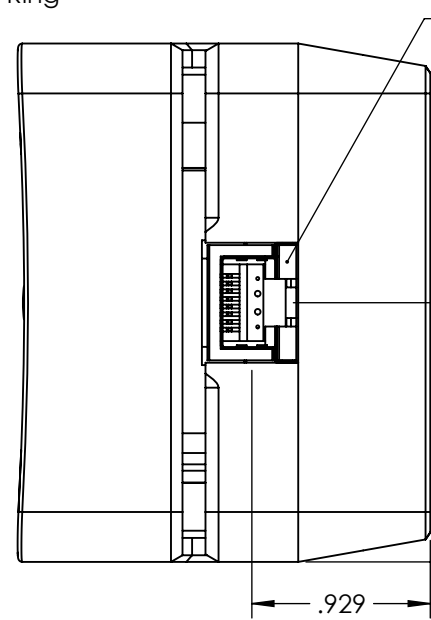

Status Indicator Ring

GigE & PoE Jack

Aim Assist Button & Status Indicator