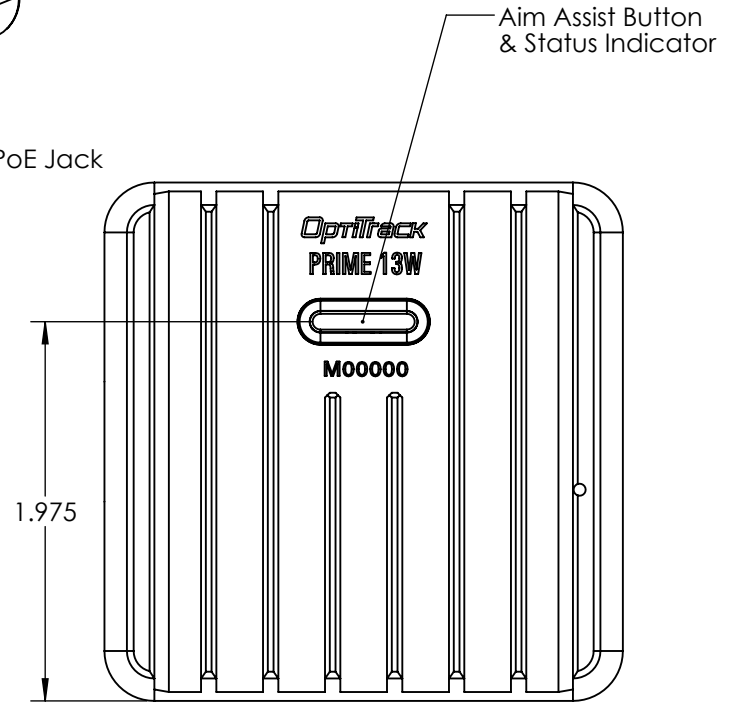

Status Indicator Ring

GigE & PoE Jack

Aim Assist Button & Status Indicator